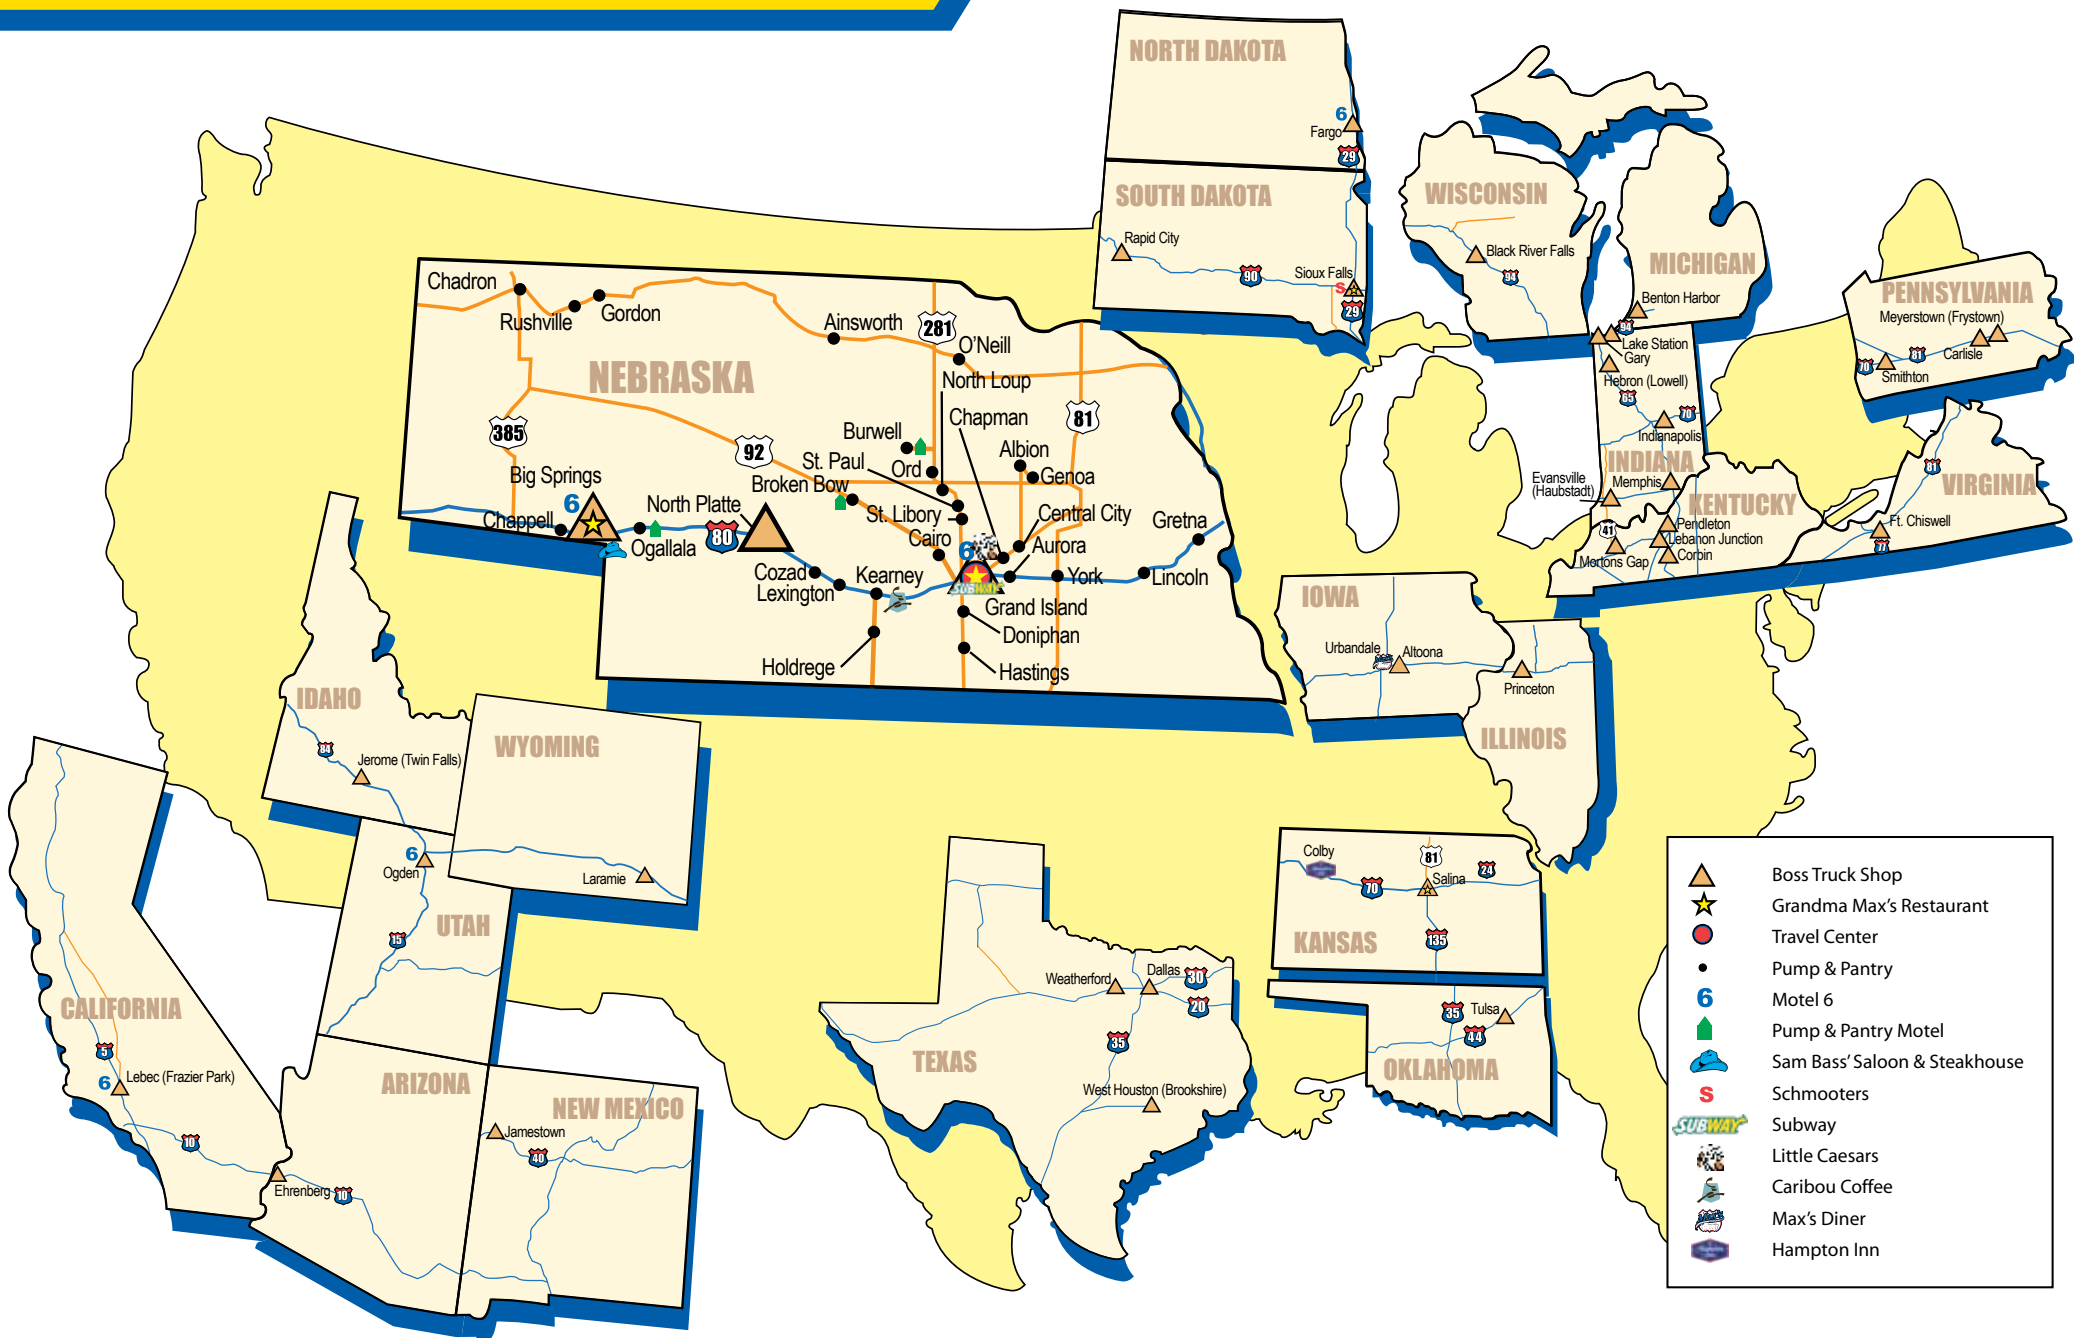

# BOSSELMAN LOCATIONS

- Boss Truck Shop
- Grandma Max's Restaurant
- Travel Center
- Pump & Pantry
- Motel 6
- Pump & Pantry Motel
- Sam Bass' Saloon & Steakhouse
- Schmooters
- Subway
- Little Caesars
- Caribou Coffee
- Max's Diner
- Hampton Inn